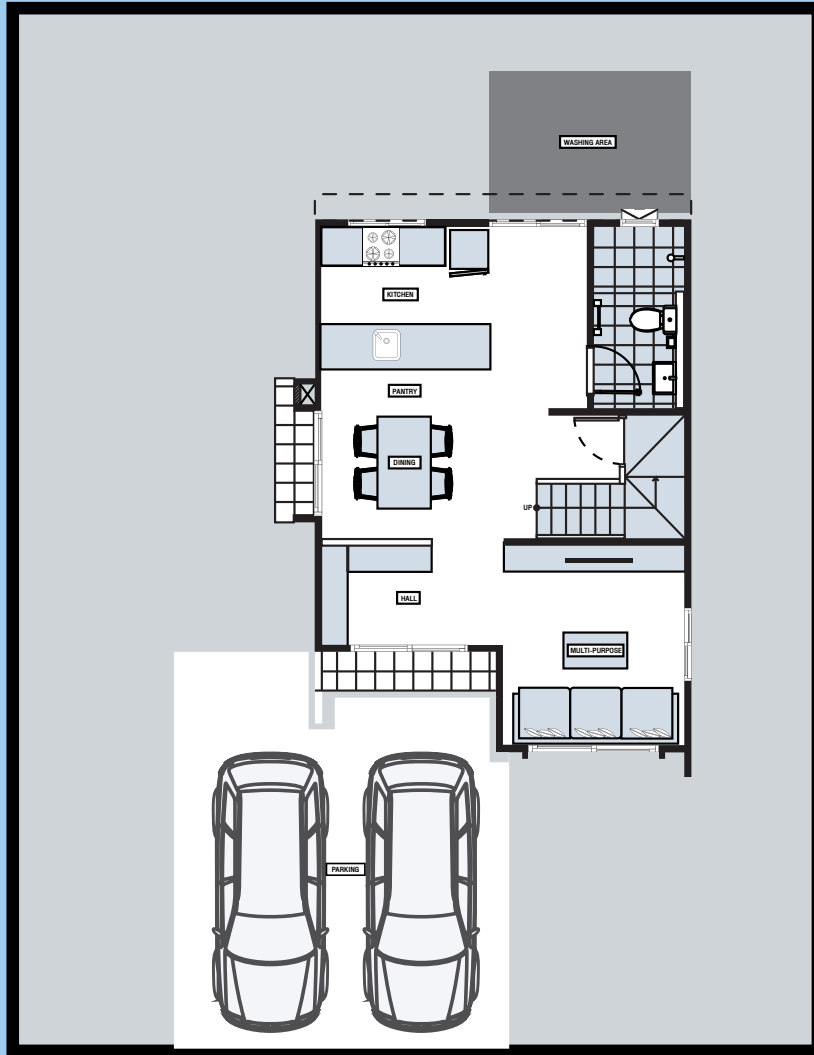

HATHAIRAT - WONGWAEN

HAPPY COLONIAL LIVING

2 CAR PARKS 4 CAR PARKS

THE VILLAGE 2 PARKING LOTS

1 ST FLOOR

2 ND FLOOR

FLOOR PLAN 140 SQ.M.

1 ST FLOOR

2 ND FLOOR

FLOOR PLAN 161 SQ.M.