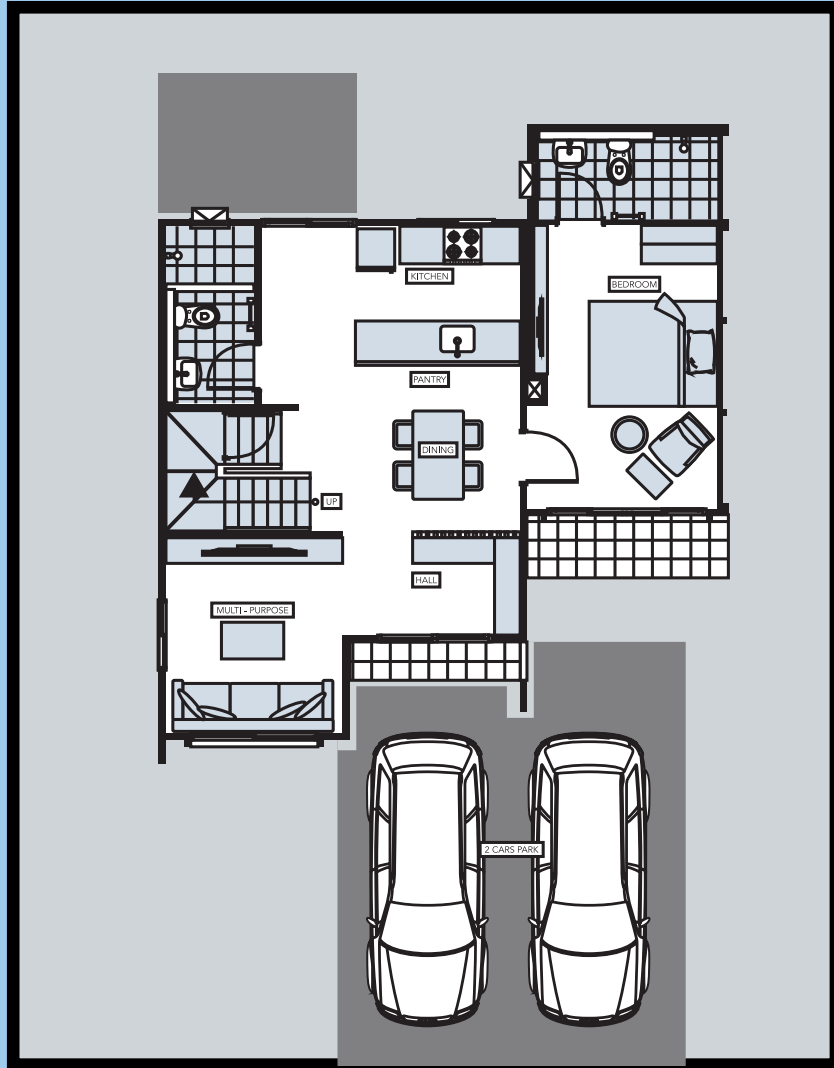

HATHAIRAT - WONGWAEN

HAPPY COLONIAL LIVING

2 CAR PARKS 4 CAR PARKS

THE VILLAGE 2 PARKING LOTS

1 ST FLOOR

2 ND FLOOR

FLOOR PLAN 140 SQ.M.

1 ST FLOOR

2 ND FLOOR

FLOOR PLAN 161 SQ.M.