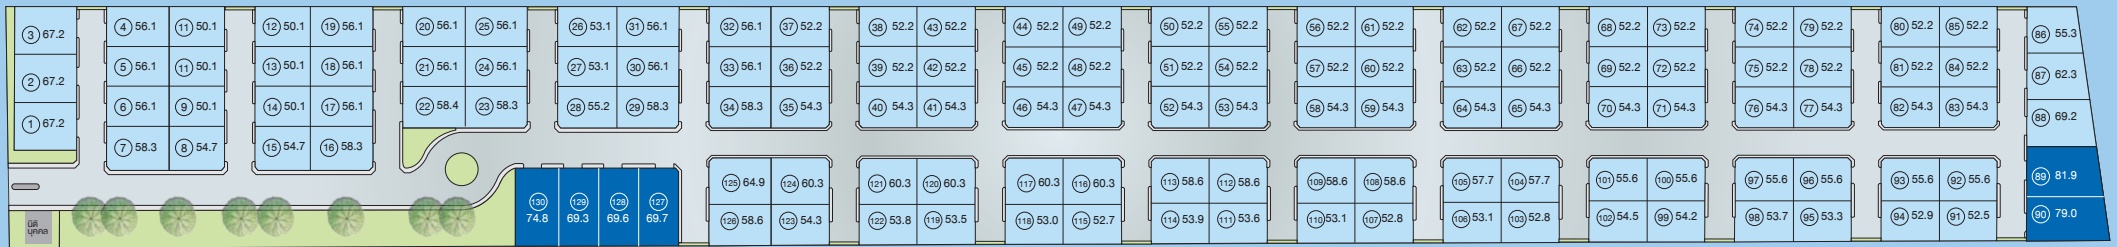

HATHAIRAT - WONGWAEN

HAPPY COLONIAL LIVING

2 CAR PARKS 4 CAR PARKS

THE VILLAGE 2 PARKING LOTS

1 ST FLOOR

2 ND FLOOR

FLOOR PLAN 140 SQ.M.

1 ST FLOOR

2 ND FLOOR

FLOOR PLAN 161 SQ.M.